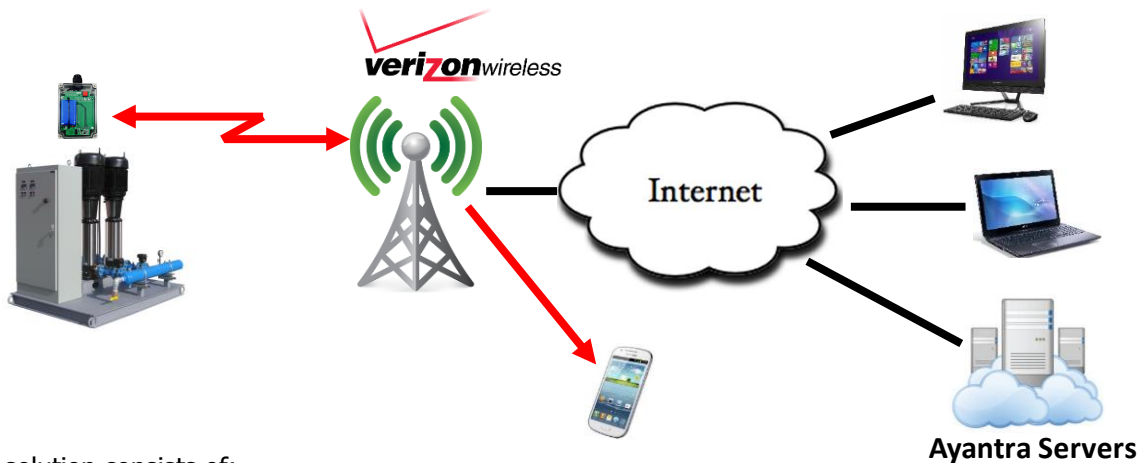

Remote Cellular Annunciator System – RCA 870

Ayantra, a leading developer of remote asset management products, has created a Cellular Monitoring / Annunciator solution for monitoring remote facilities.

The Solution:

RCA 870 is a web-based wireless monitoring solution for monitoring pump stations, cell towers, and other un-attended facilities. **With the average cost of a truck roll @ \$100 or more, remote site monitoring starts to pay for itself right away.**