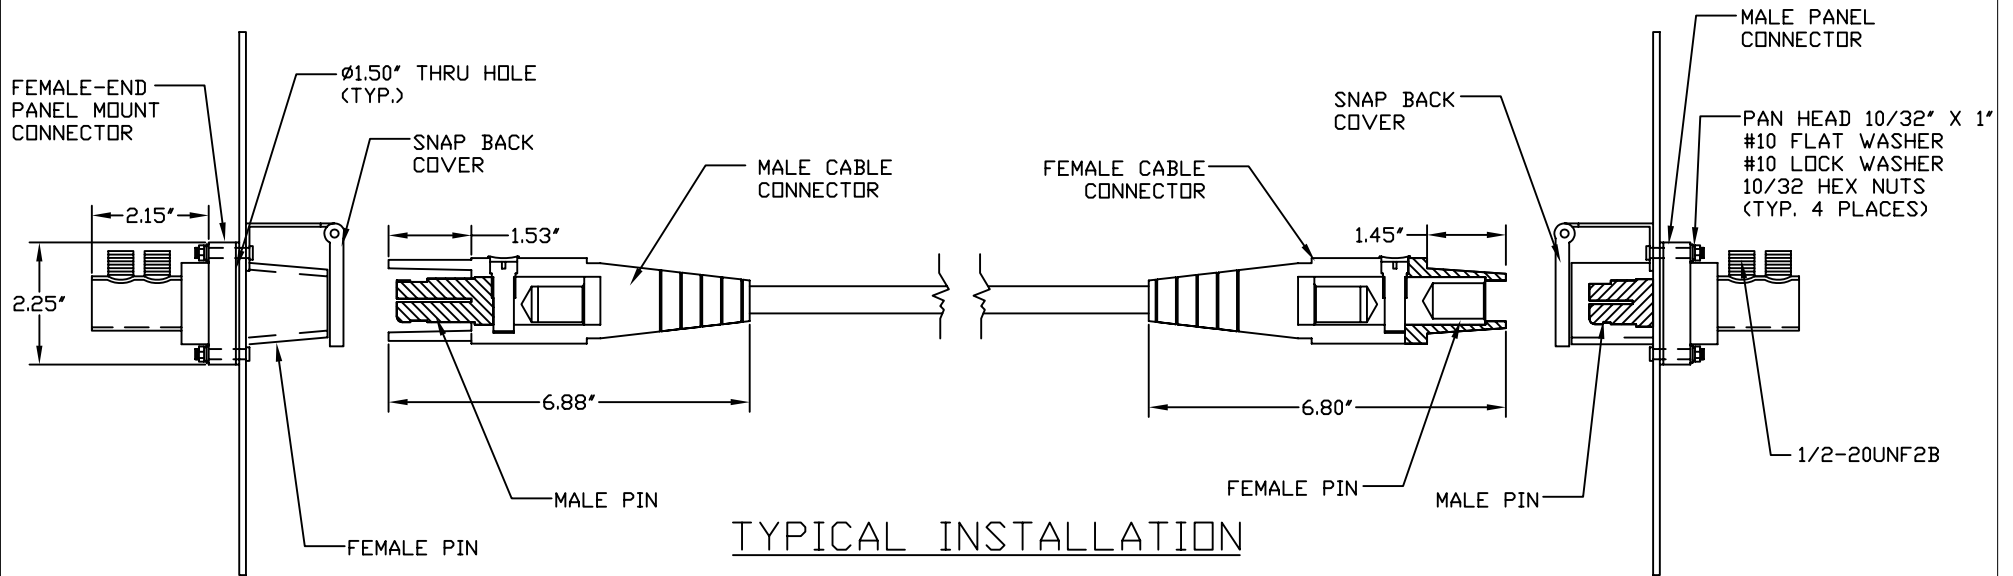

FEMALE PANEL CONNECTOR	SNAP BACK COVER	MALE CABLE CONNECTOR	COLOR	FEMALE CABLE CONNECTOR	SNAP BACK COVER	MALE PANEL CONNECTOR
CL40FRB-AX	CL40WTC-L-187-A	CLS40MB-A	BLACK	CLS40FB-A	CL40WTC-L-187-A	CL40MRB-AX
CL40FRB-BX	CL40WTC-L-187-B	CLS40MB-B	WHITE	CLS40FB-B	CL40WTC-L-187-B	CL40MRB-BX
CL40FRB-CX	CL40WTC-L-187-C	CLS40MB-C	RED	CLS40FB-C	CL40WTC-L-187-C	CL40MRB-CX
CL40FRB-DX	CL40WTC-L-187-D	CLS40MB-D	BLUE	CLS40FB-D	CL40WTC-L-187-D	CL40MRB-DX
CL40FRB-EX	CL40WTC-L-187-E	CLS40MB-E	GREEN	CLS40FB-E	CL40WTC-L-187-E	CL40MRB-EX
CL40FRB-FX	CL40WTC-L-187-F	CLS40MB-F	BROWN	CLS40FB-F	CL40WTC-L-187-F	CL40MRB-FX
CL40FRB-GX	CL40WTC-L-187-G	CLS40MB-G	ORANGE	CLS40FB-G	CL40WTC-L-187-G	CL40MRB-GX
CL40FRB-HX	CL40WTC-L-187-H	CLS40MB-H	YELLOW	CLS40FB-H	CL40WTC-L-187-H	CL40MRB-HX

GENERATOR

TRANSFER SWITCH

TYPICAL INSTALLATION

839 BILL FRANCE BLVD, DAYTONA BEACH, FL 32117  
 PHONE (800) 383-2078 FAX (800) 475-2279  
 WWW.DAVIDSONSALES.COM

TITLE: PORTABLE GENERATOR CABLE AND CONNECTOR ASSEMBLY	DRAWN BY: CC	SCALE: NONE
	CHECKED:	DATE: 02/19/09
UNLESS OTHERWISE SPECIFIED: ALL DIMENSIONS ARE IN INCHES NOT TO SCALE		PART NUMBER: XXXXXX
SHEET 1 OF 1		